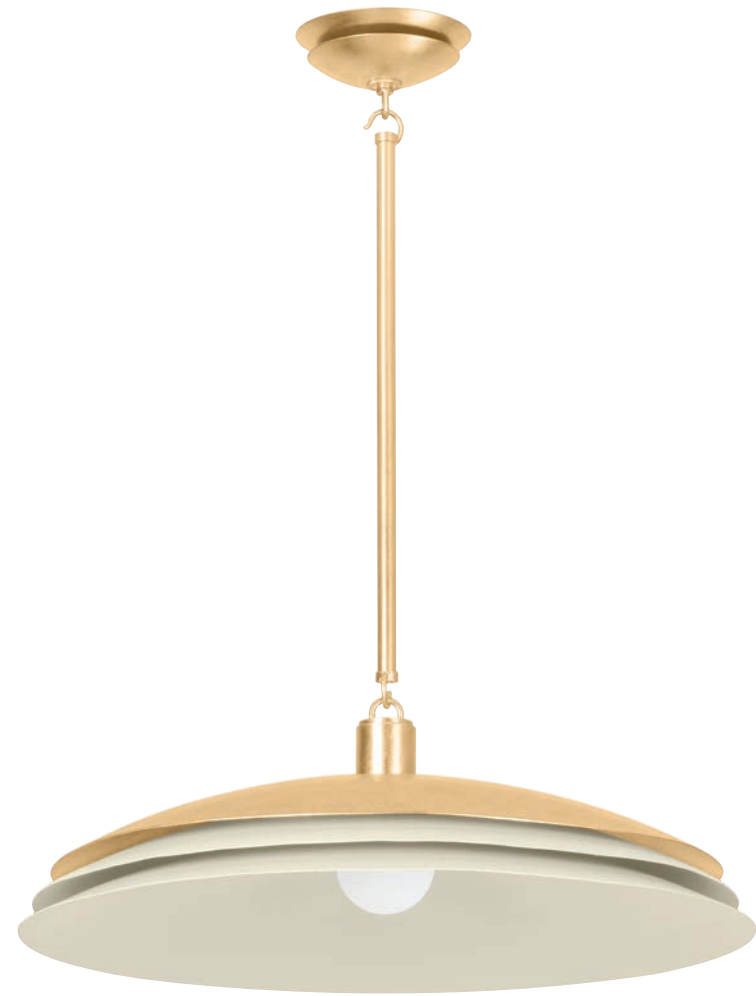

Oneida

Item	D	Min H	Max H	Canopy	Socket | Bulb	Finishes
1272	23.5"	15.75"	69.75"	6"D	1 x E26 | 15W Matte White G25	Vintage Gold Leaf/Soft Sand (VGL/SSD)

Oneida

Item	W	H	E	TCD	Backplate	Socket | Bulb	Finishes
1271	7.75"	8.75"	8.75"	4.25"	4.75"D	2 x E12 | 8W Matte White G16.5	Vintage Gold Leaf/Soft Sand (VGL/SSD)