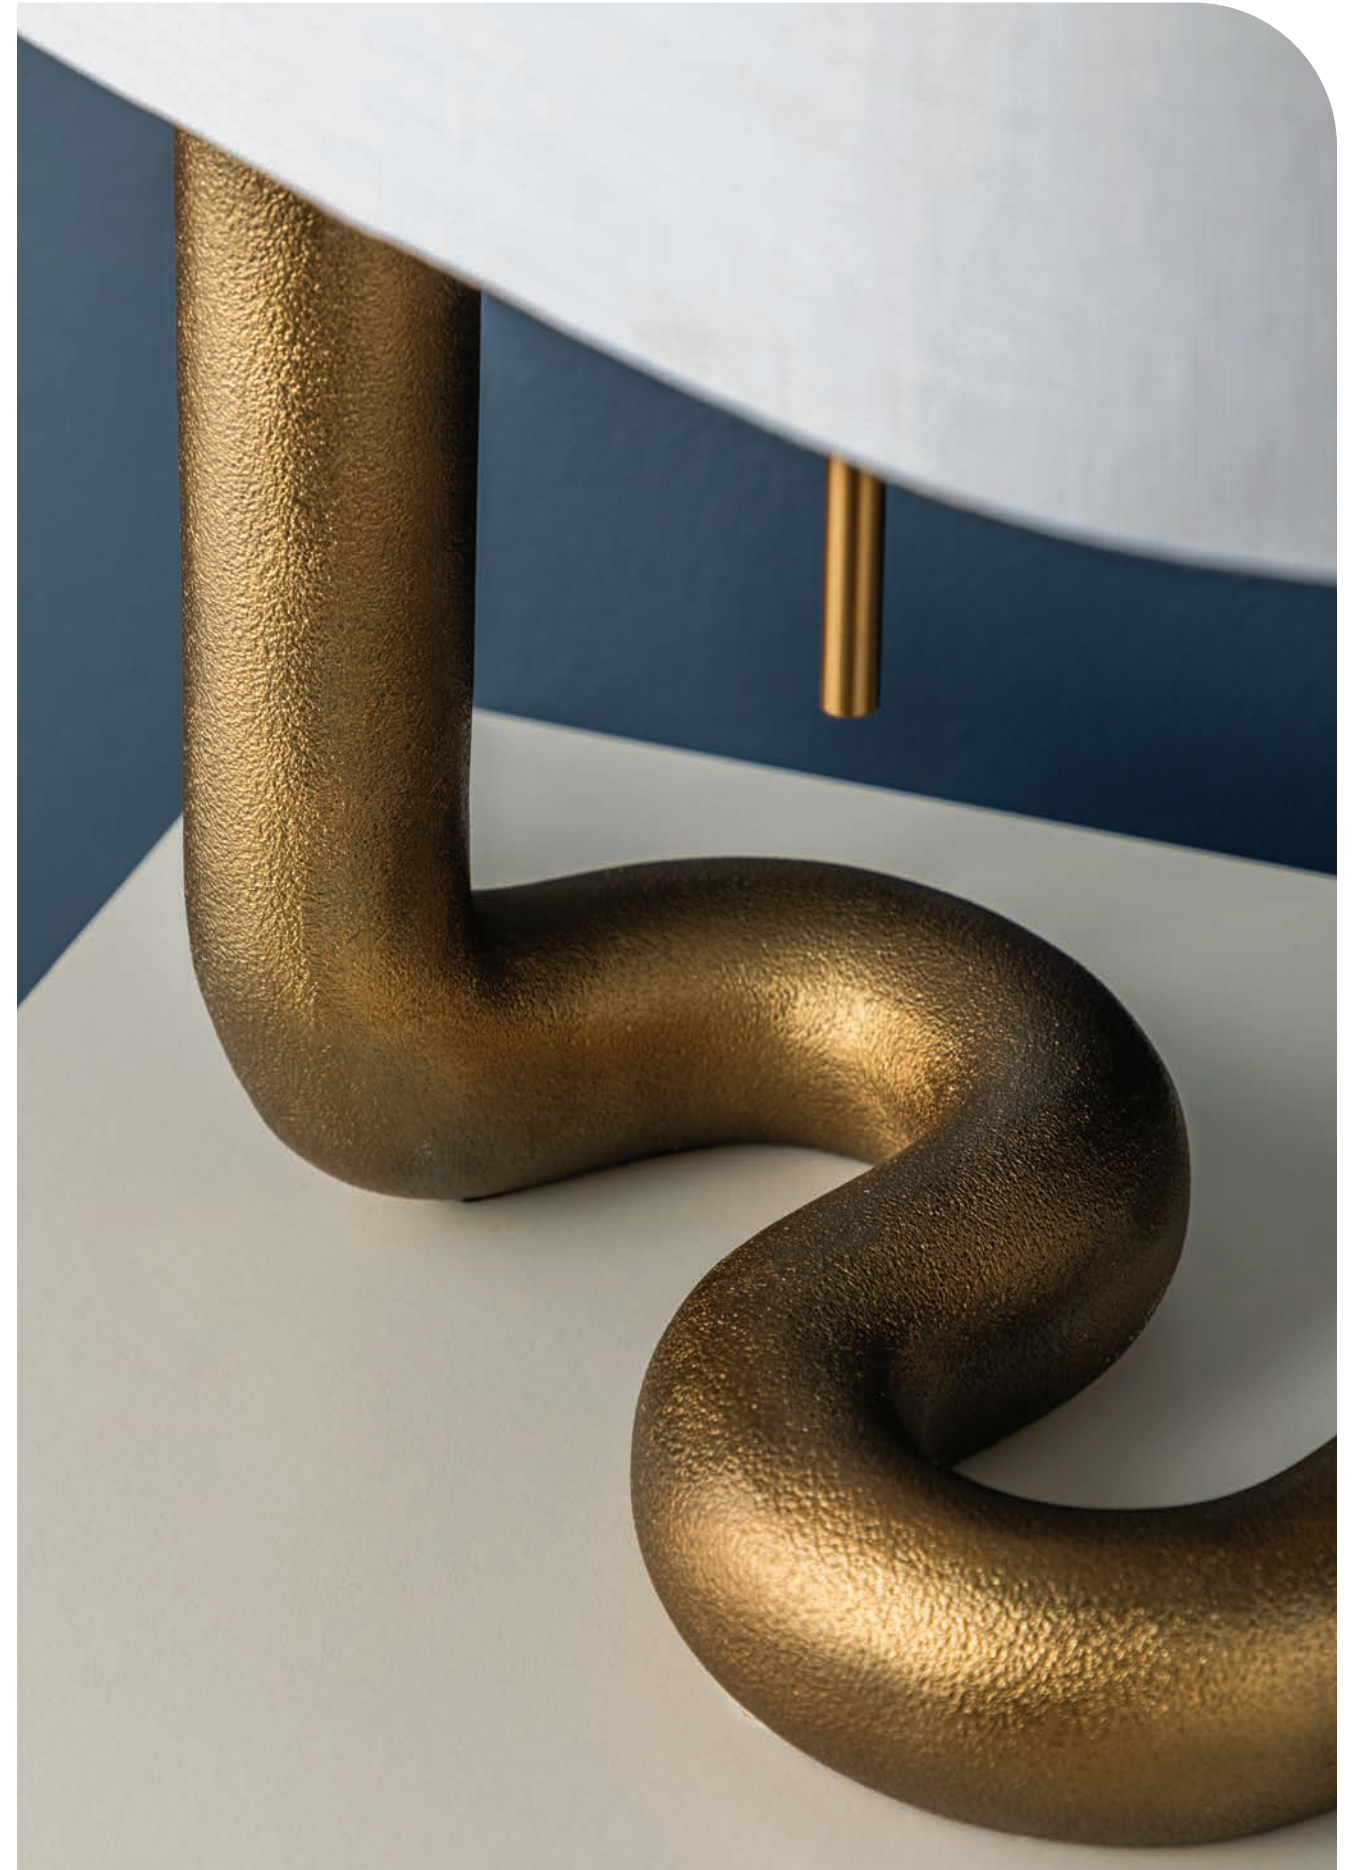

Bergman

Item	D	H	Base	Shade	Material	Socket Bulb	Switch	Finishes
L1911	16.5"	27"	6.25"D	14.25"T x 16.5"B x 11"H	White Linen	1 x E26 60W A19	Full-Range Dimmer	Aged Brass (AGB)

Armonk

Item	D	H	Base	Shade	Material	Socket Bulb	Switch	Finishes
L1924	10.5"W x 16.25"L	22.75"	6.25"W x 10.25"	10.5"W x 16.25"L x 11.5"H	White Linen	2 x E26 60W A19	On/Off Pull Chain	Aged Brass (AGB)