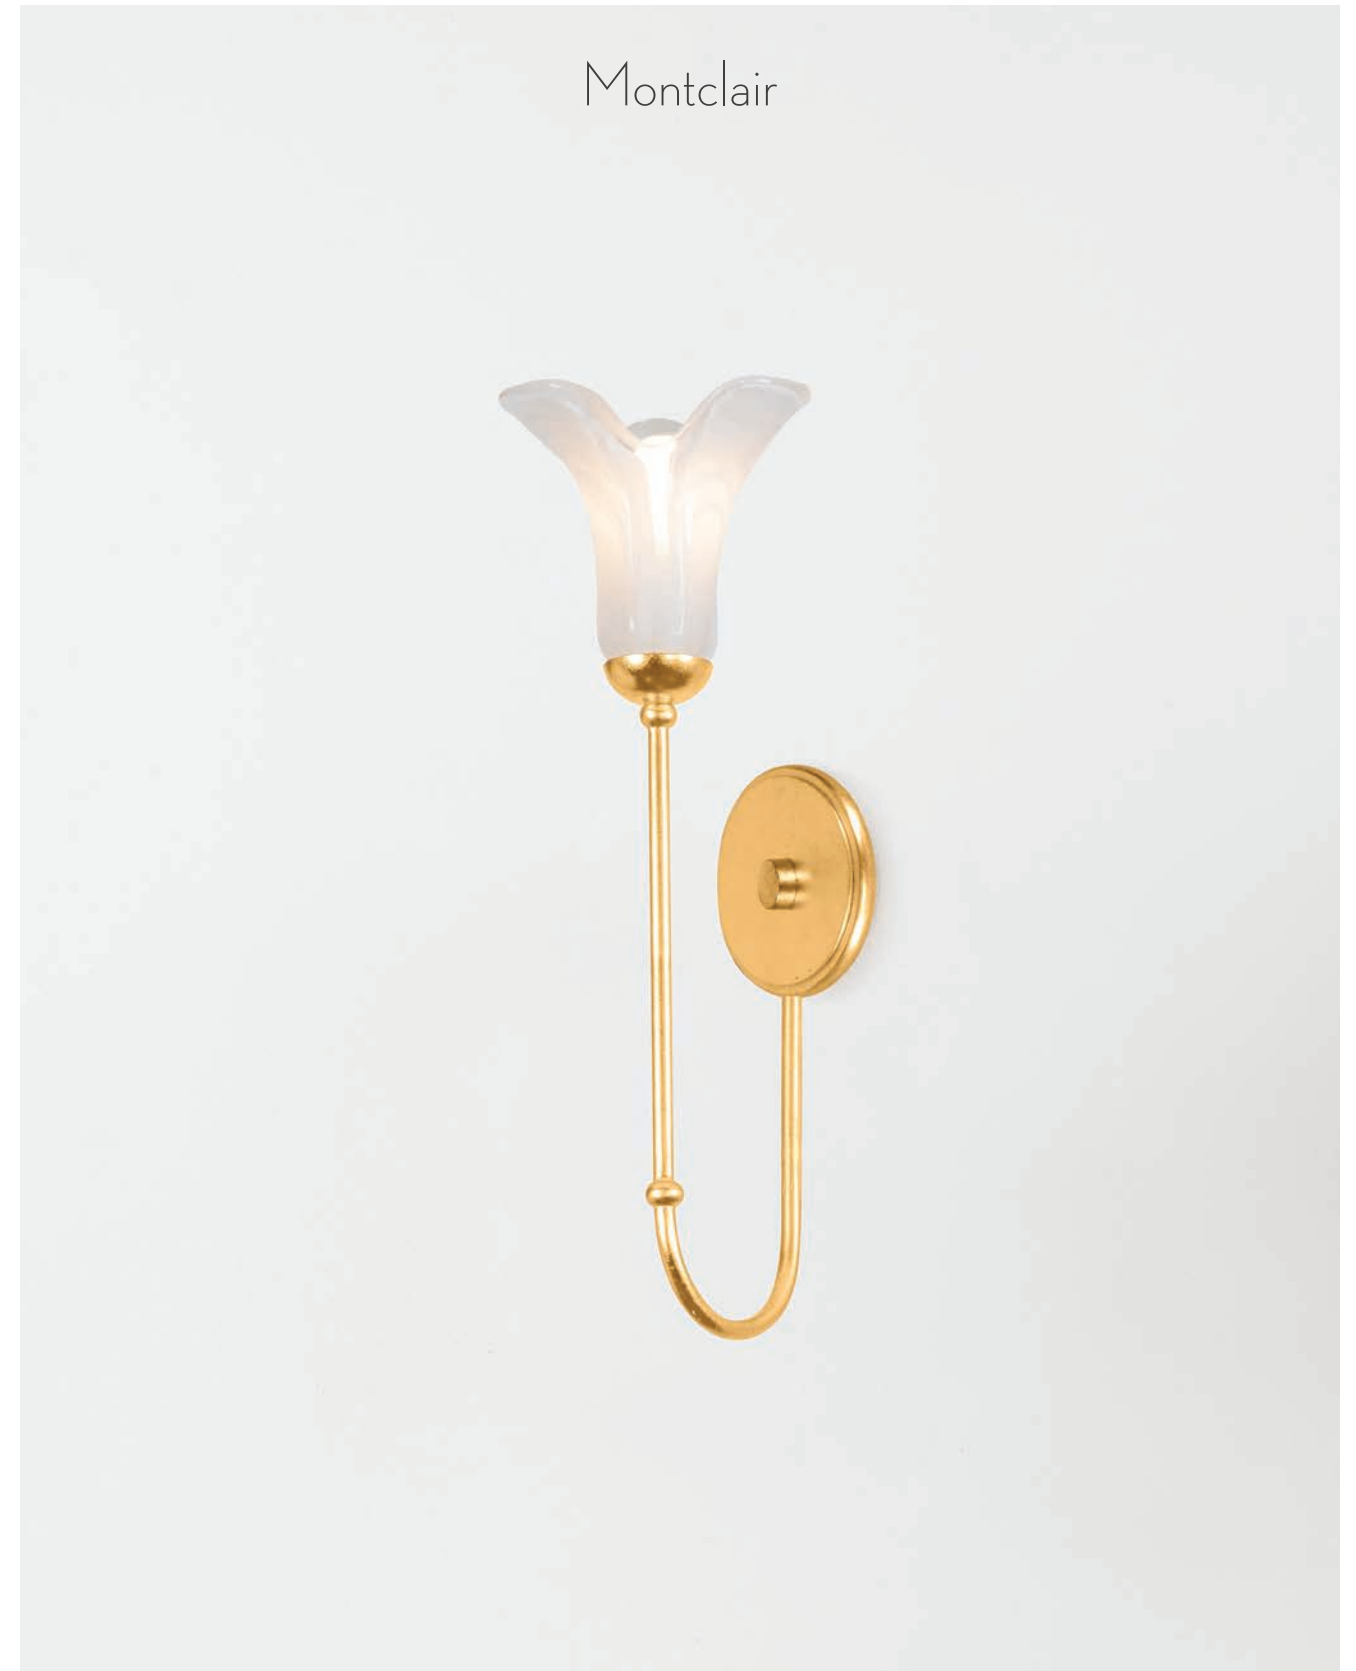

Montclair

Item	W	H	E	TCD	Backplate	Glass	Socket | Bulb	Finishes
3341	5"	19.75"	6.75"	10.25"	4.75"D	Cast Bianca	1 x E12 | 8W Matte White G16.5	Vintage Gold Leaf (VGL)