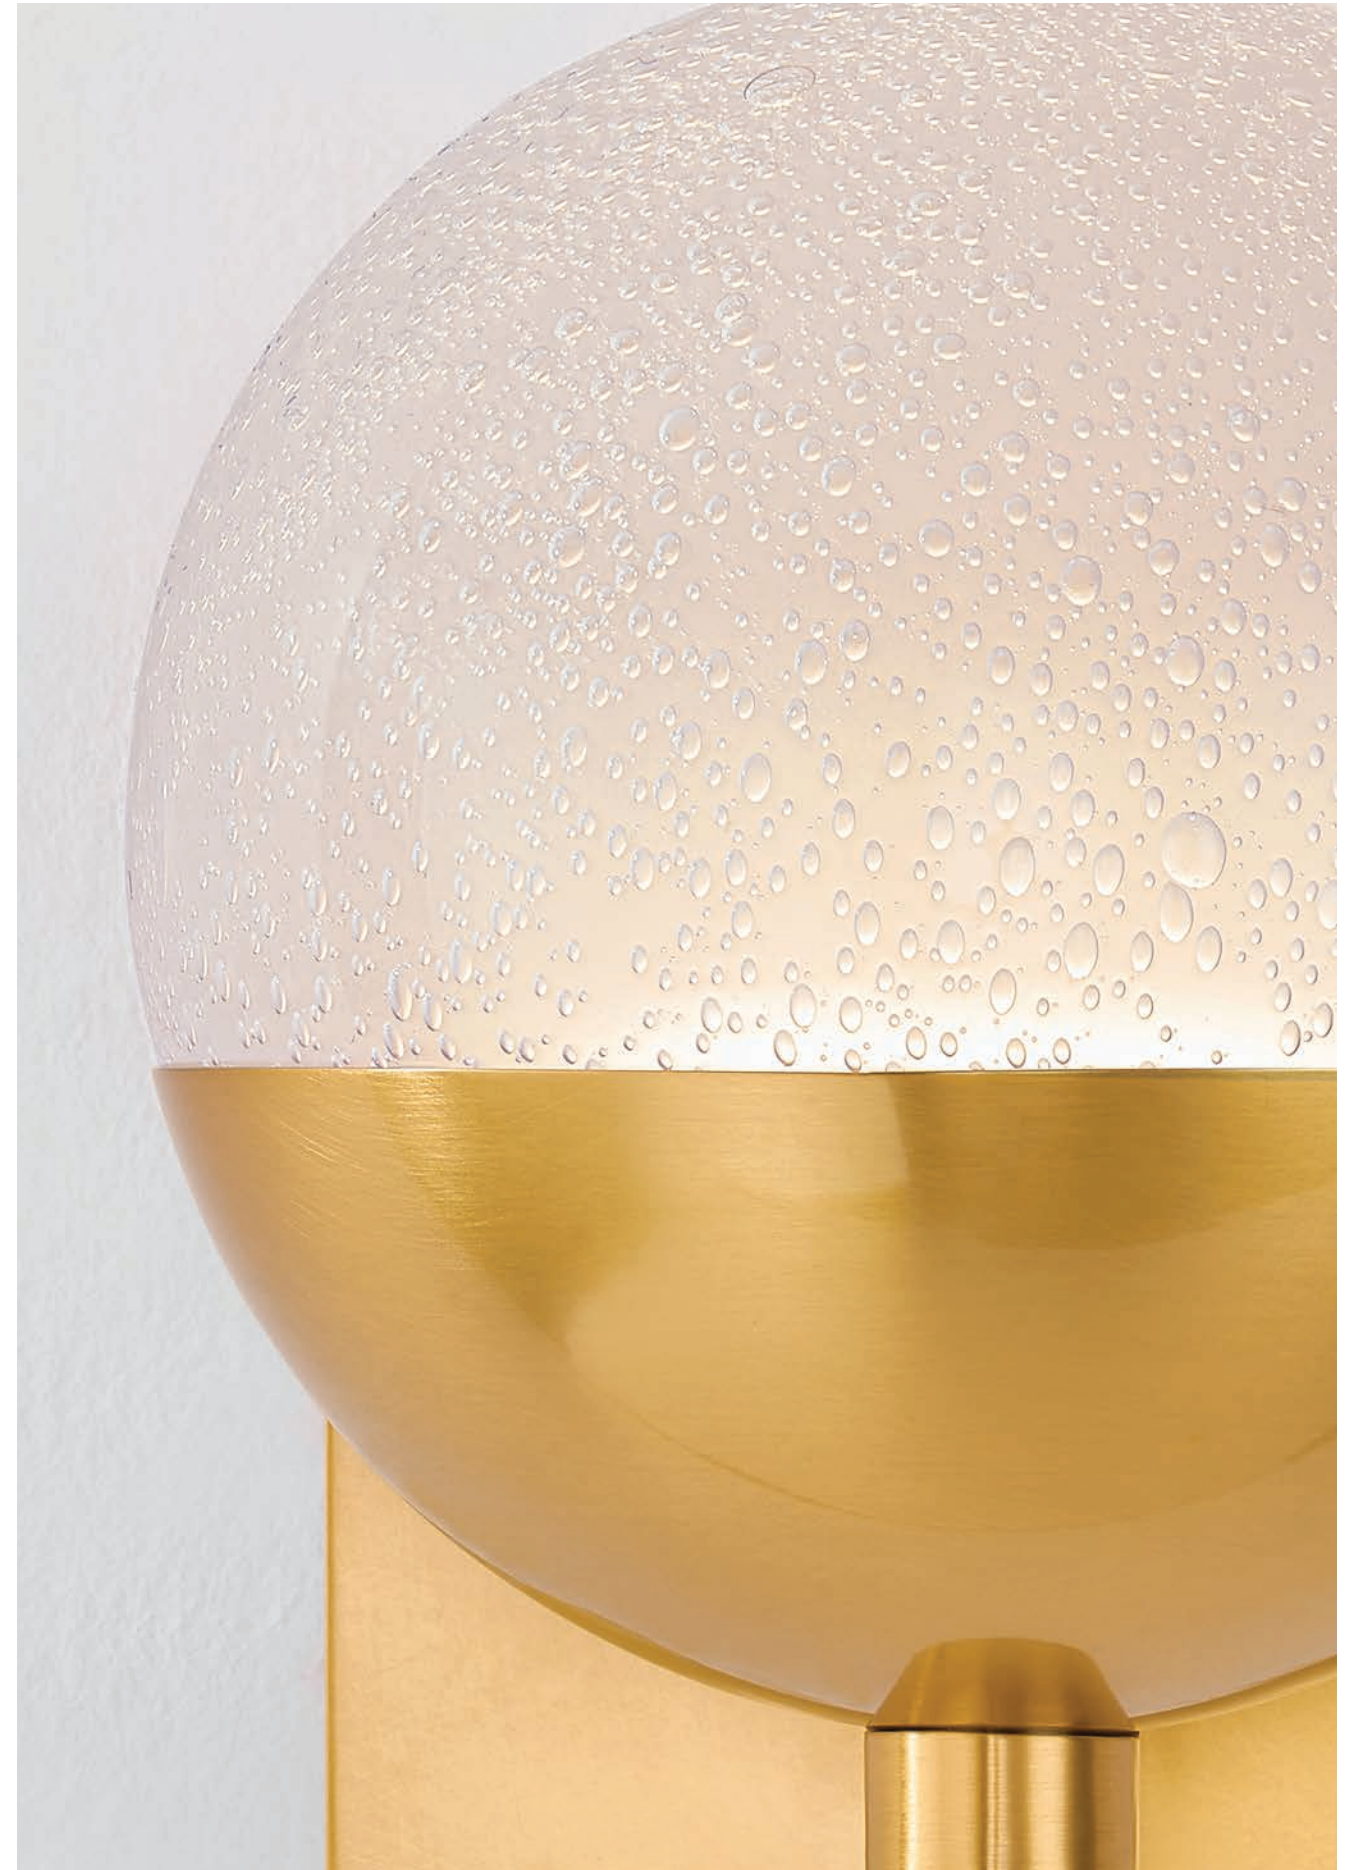

Hingham

Item	L	W	H	Base	Glass	Socket Bulb	Switch	Finishes
L3968	25"	12"	68"	10"D	Cloud Etched Inside	2 x E26 15W A19	Full-Range Dimmer on Cord	Aged Brass (AGB)

Rochford

Item	W	H	E	TCD	Backplate	Glass	LED	Finishes
2008	6"	7.5"	7.25"	5"	5"SQ	Sprite Etched Inside	5W 2700K 90 CRI 120V 275 Lumens ELV & TRIAC Dimmable	Aged Brass (AGB) Polished Nickel (PN)