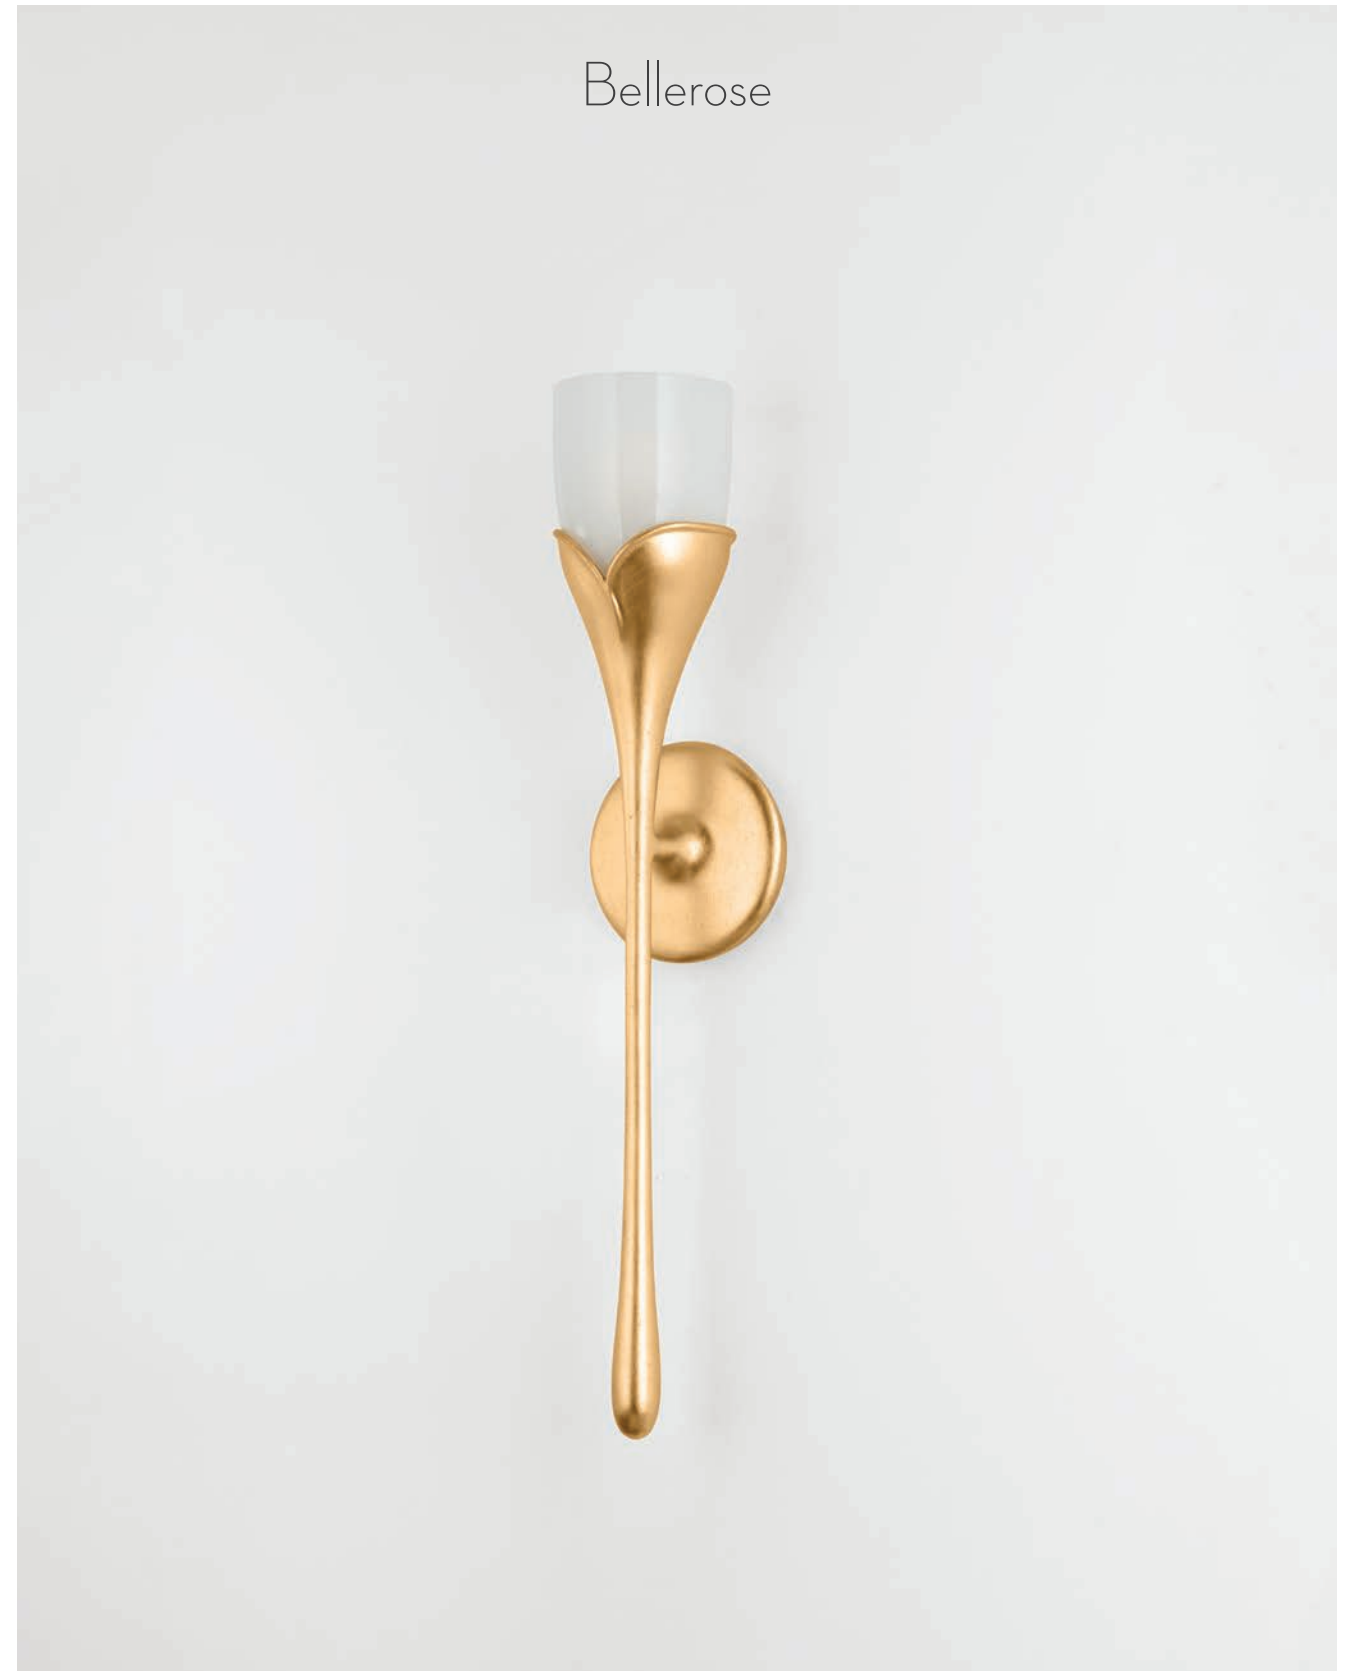

Item	W	H	E	TCD	Backplate	Glass	Socket Bulb	Finishes
8319	13.75"	20.25"	7.25"	11.75"	5.5"D	Blonchino Piastra	2 x E12 8W Clear G16.5	Aged Brass (AGB)

Marabec

Item	D	H	Canopy	Socket Bulb	Finishes
2232	32"	10.75"	6"D	10 x E12 8W Clear B11	Vintage Gold Leaf/White Plaster (VGL/WP)
2248	48"	12.25"	6"D	12 x E12 8W Clear B11	

Marabec

Item	W	H	E	TCD	Backplate	Socket Bulb	Finishes
2203	10.75"	22.5"	6.5"	15.5"	5"D	3 x E12 8W Clear B11	Vintage Gold Leaf/White Plaster (VGL/WP)

Bellerose

Item	W	H	E	TCD	Backplate	Glass	Socket Bulb	Finishes
6791	4.75"	22.5"	4.25"	10"	4.75"D	Cloud Etched Inside	1 x E12 8W G16.5	Vintage Gold Leaf (VGL)